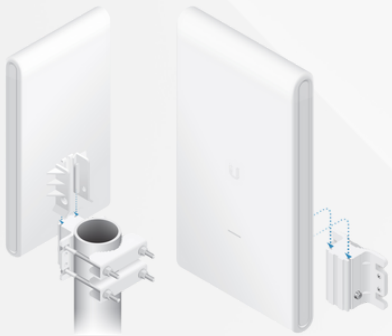

Access Point Exterior

Inalámbrico | Unifi Mesh AC
Modelo: UAPACMPRO